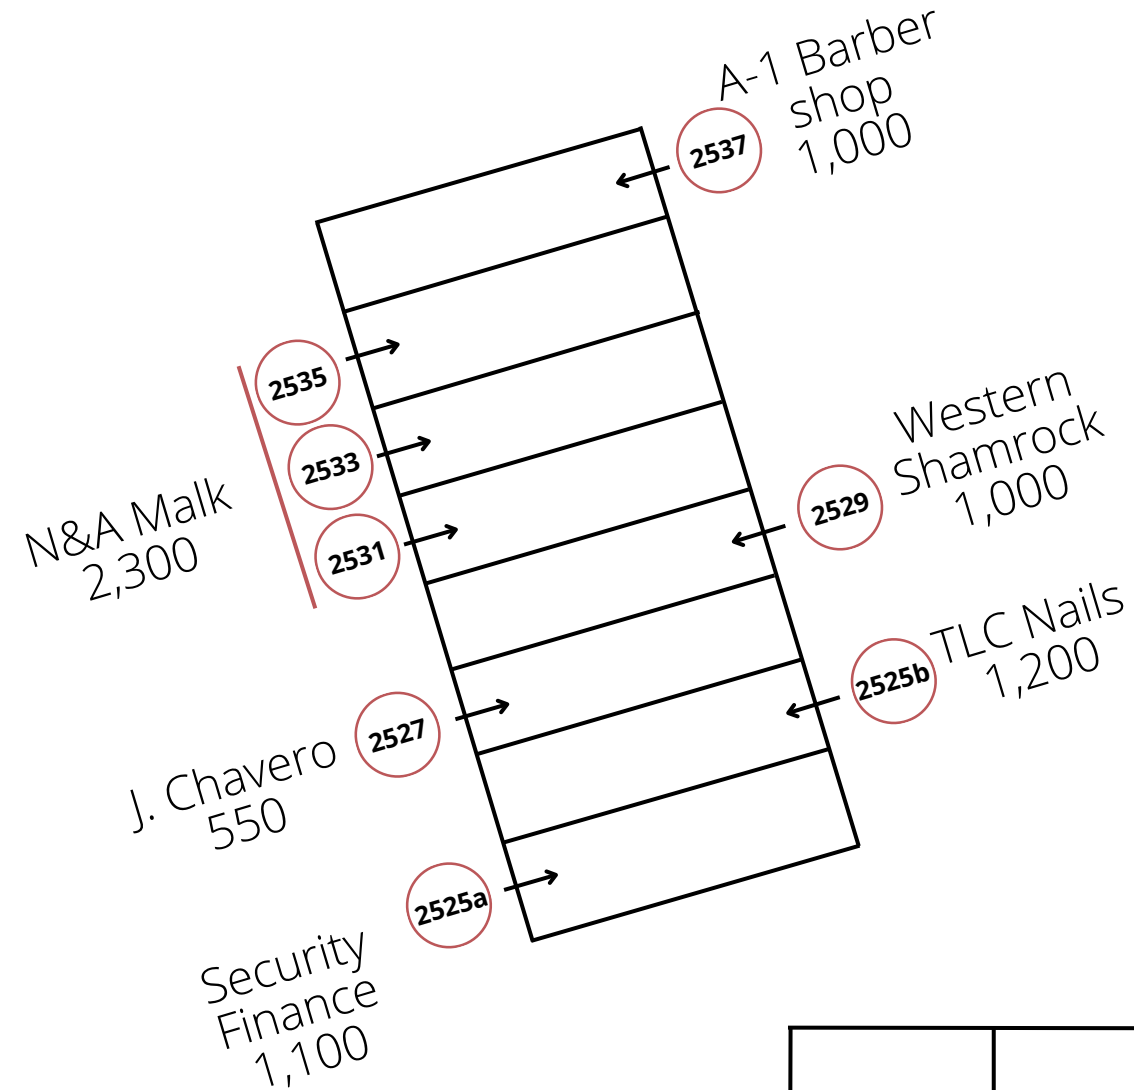

Commercial Retail Group, LLC

Landmark Shopping Center

2515	2513	???	2509b	2509a
Available 2,700	Available 1,832	Available Bowling Alley ???	Anytime Fitness 7,200	Craftsman Inc. 9,887

GLA: 33,169

2507 19th Street
 Hondo, TX 78861
 Office: 512.452.8633
 Fax: 512.452.2622
 Property Manager: Clay Routh