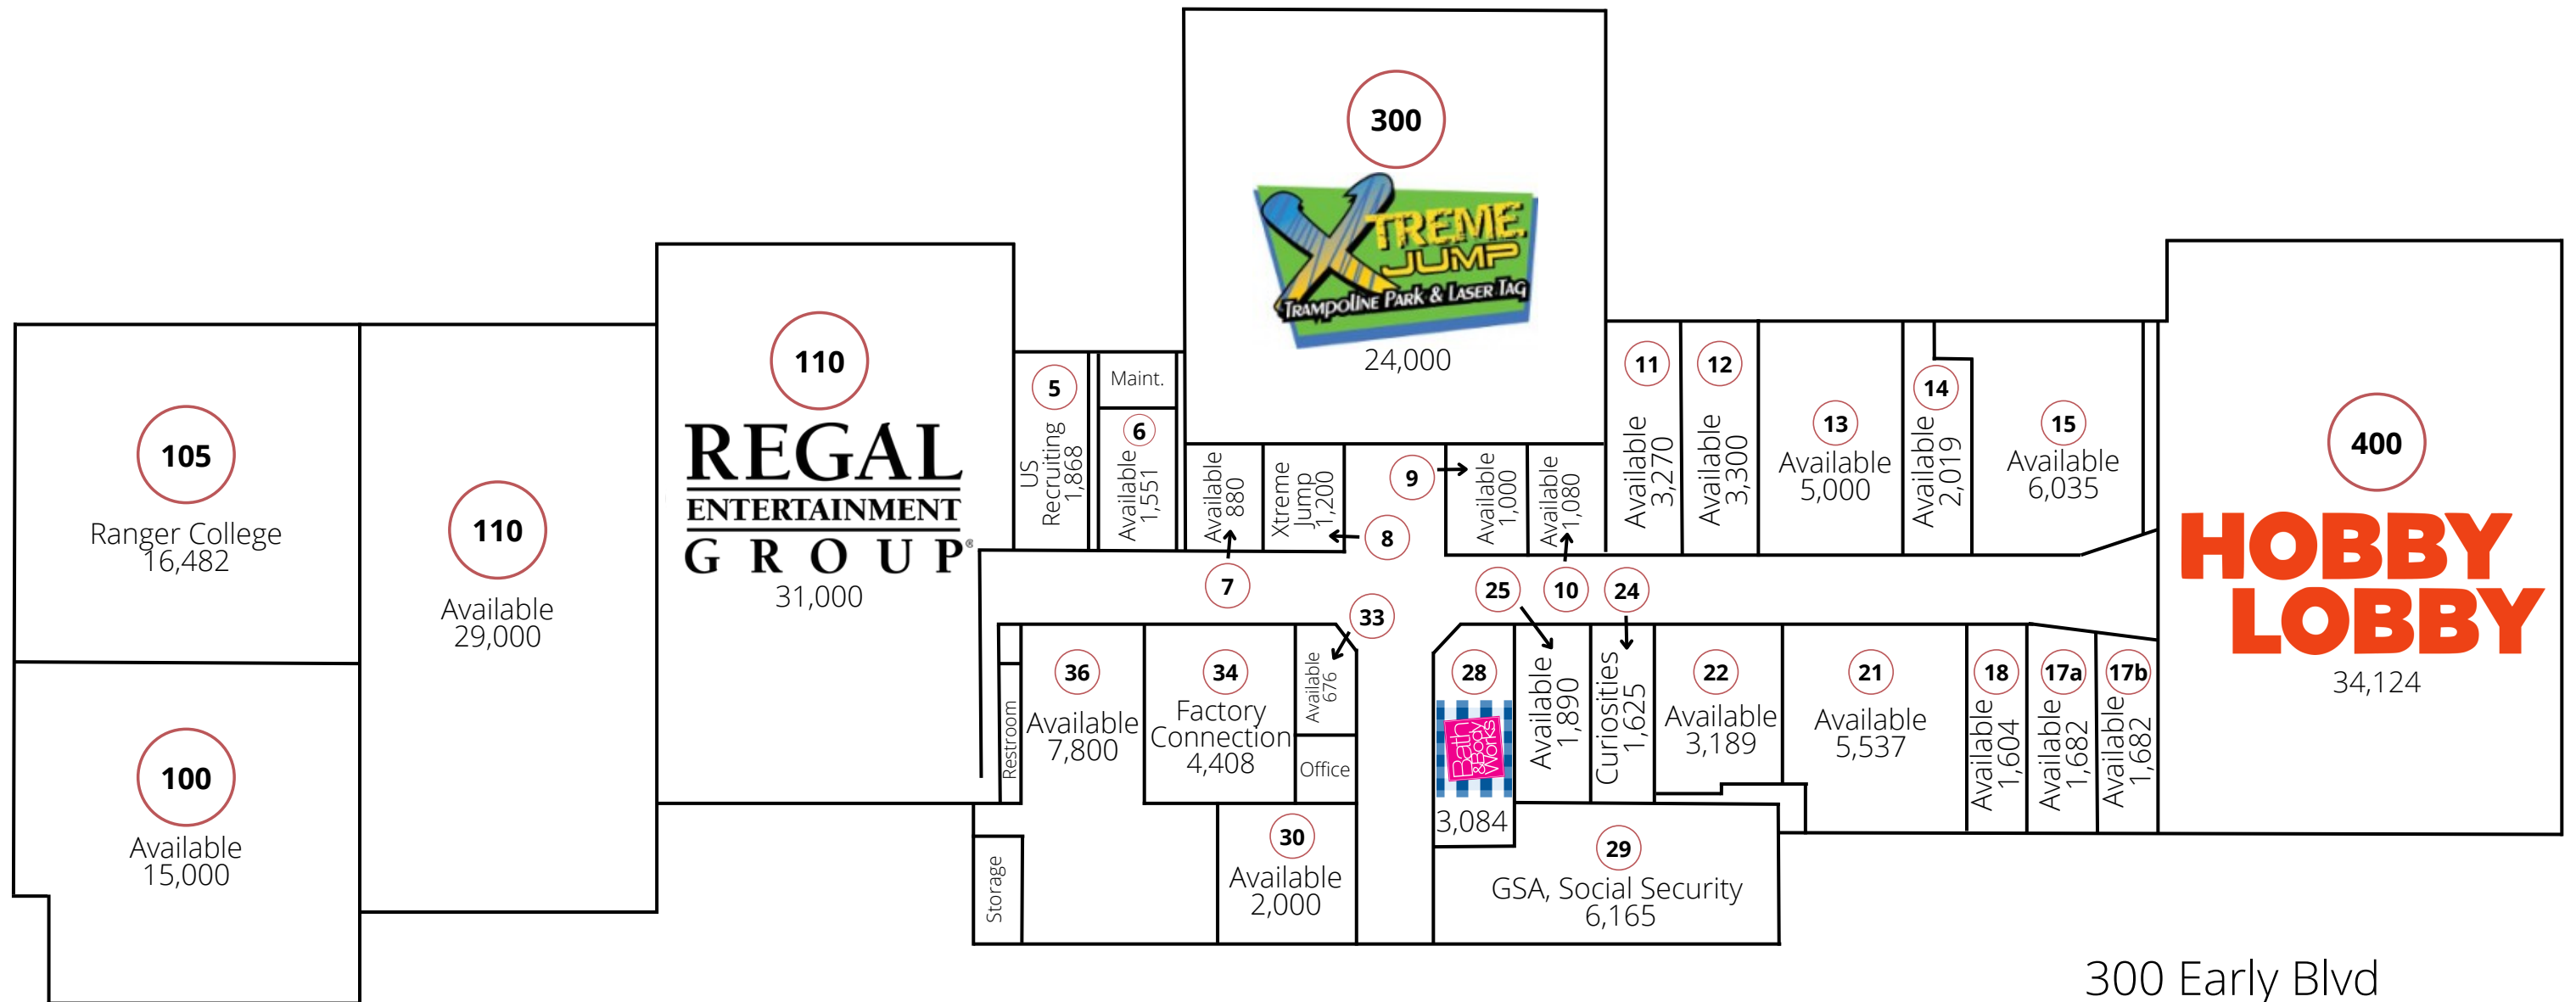

Commercial Retail Group, LLC

Heartland Mall

300 Early Blvd
 Early, TX 76802
 Office: 512.452.8633
 Fax: 512.452.2622

Property Manager: Clay Routh

GLA: 219,541