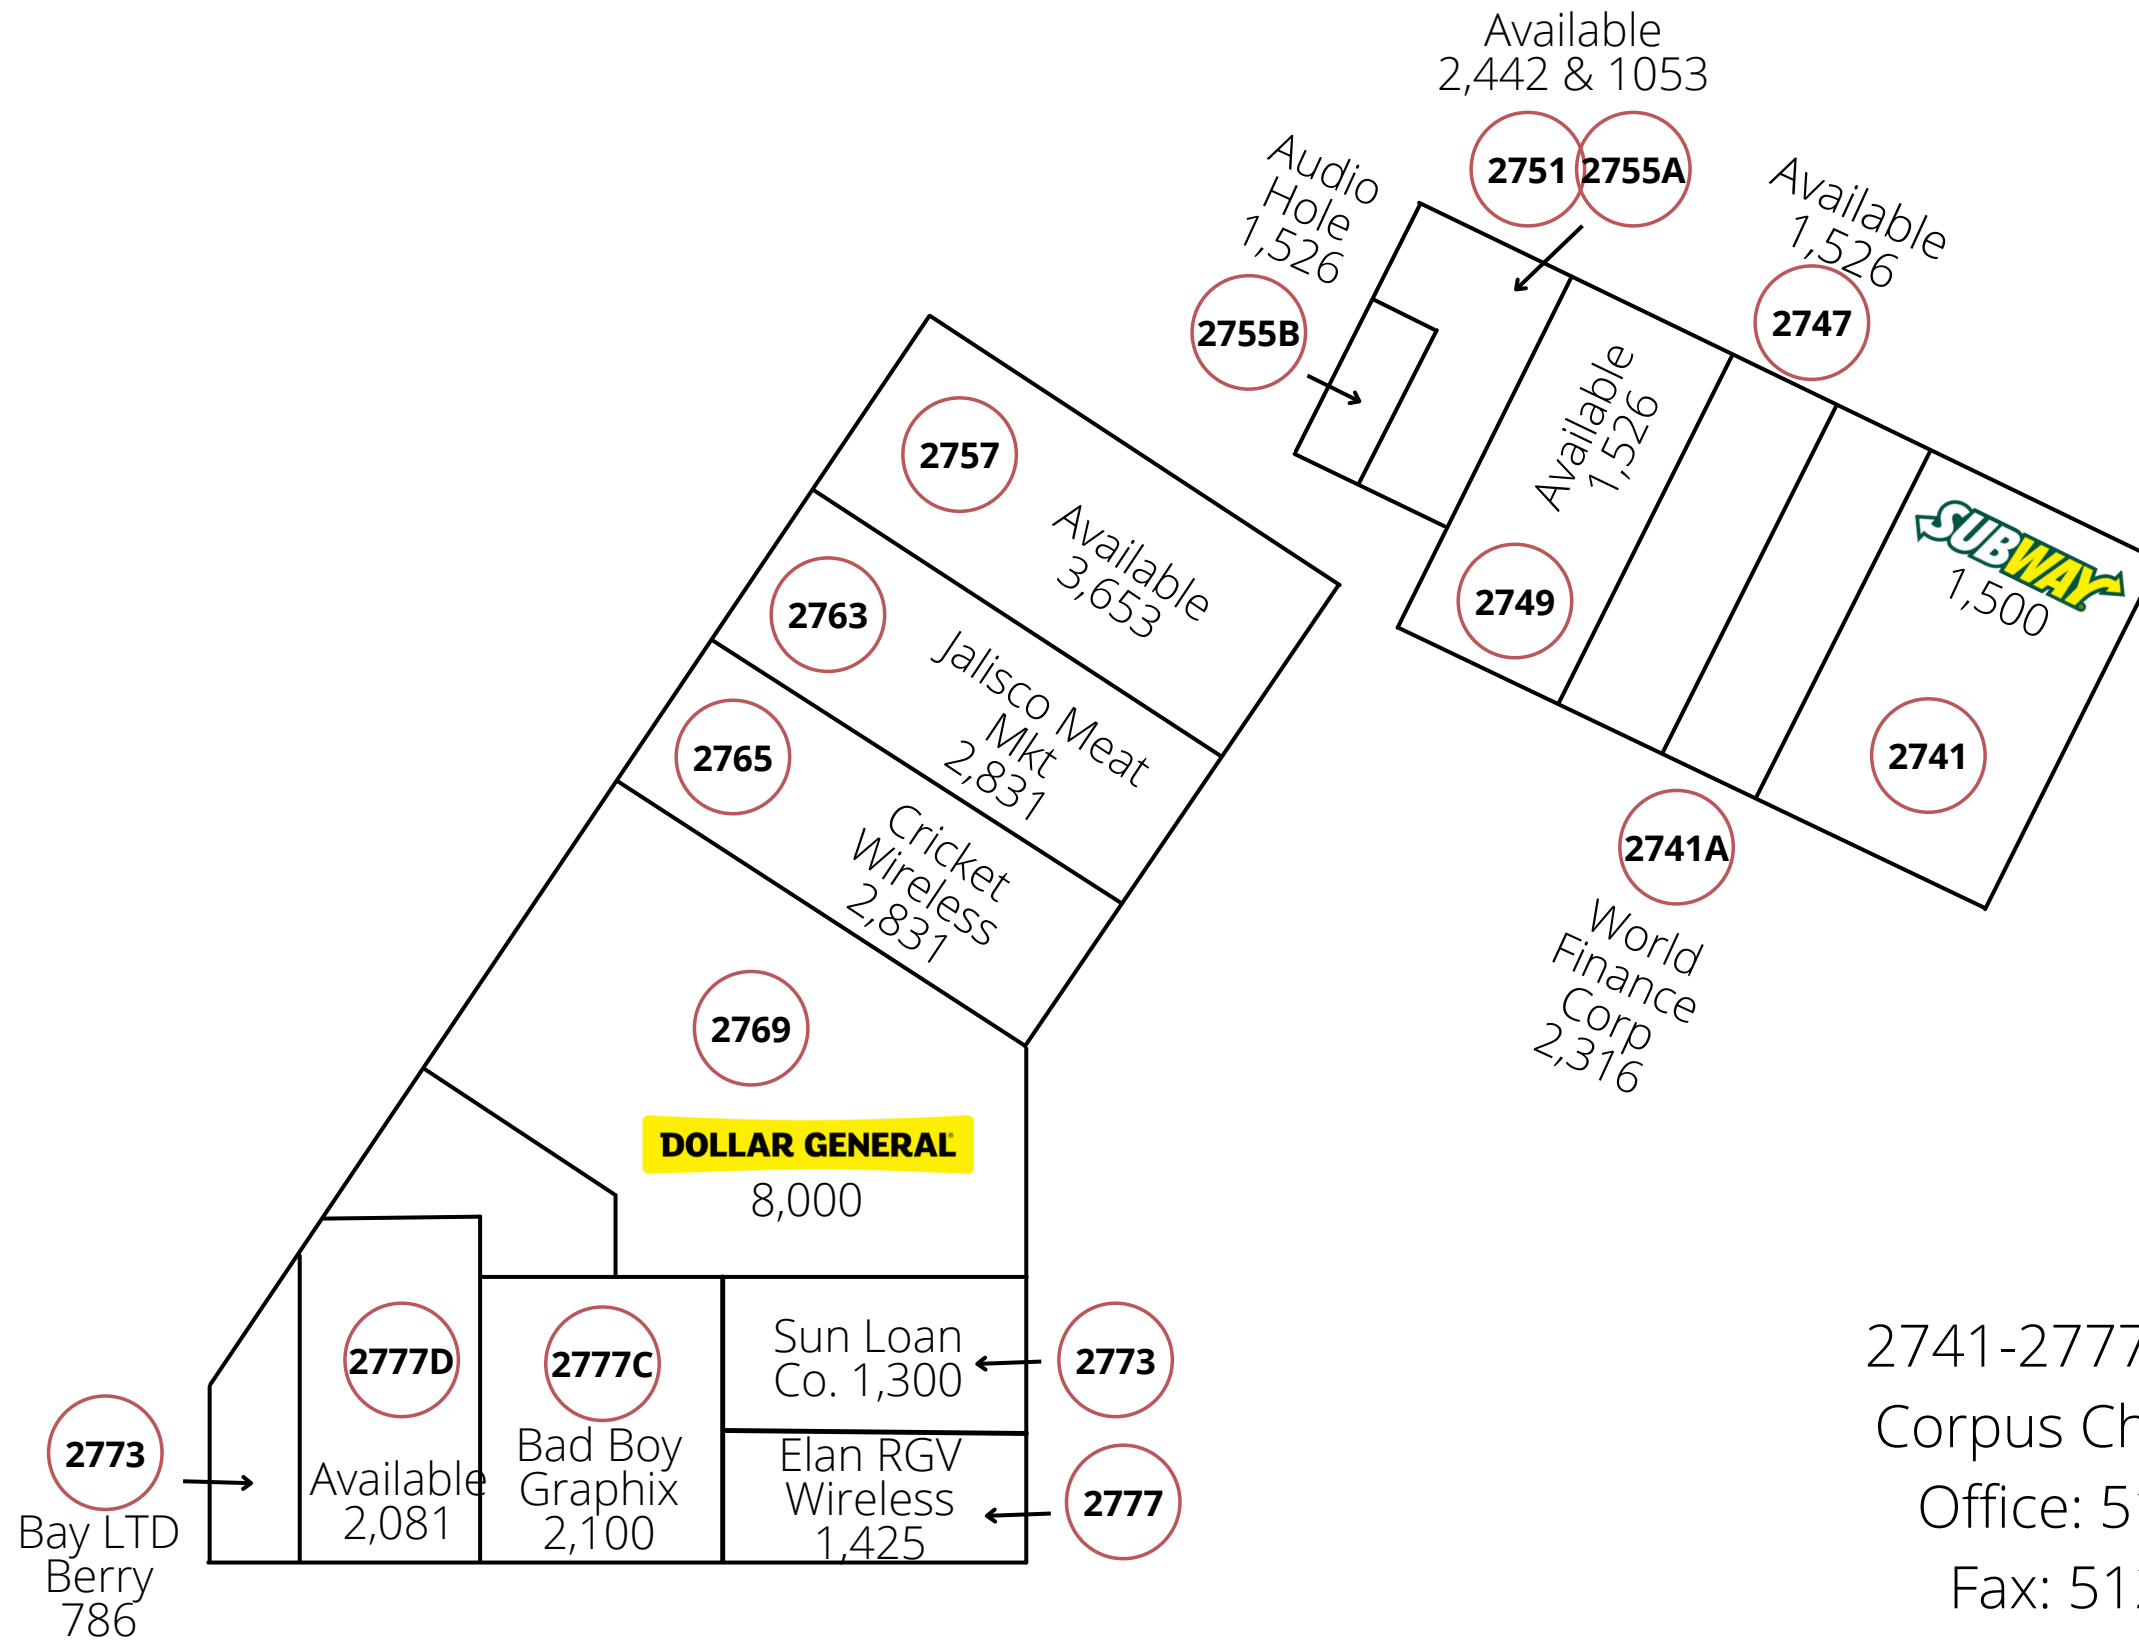

Commercial Retail Group, LLC

Bel Aire Plaza

GLA: 35,928

2741-2777 E. Staples St.
 Corpus Christi, TX 78404
 Office: 512.452.8633
 Fax: 512.452.2622
 Property Manager: Clay Routh