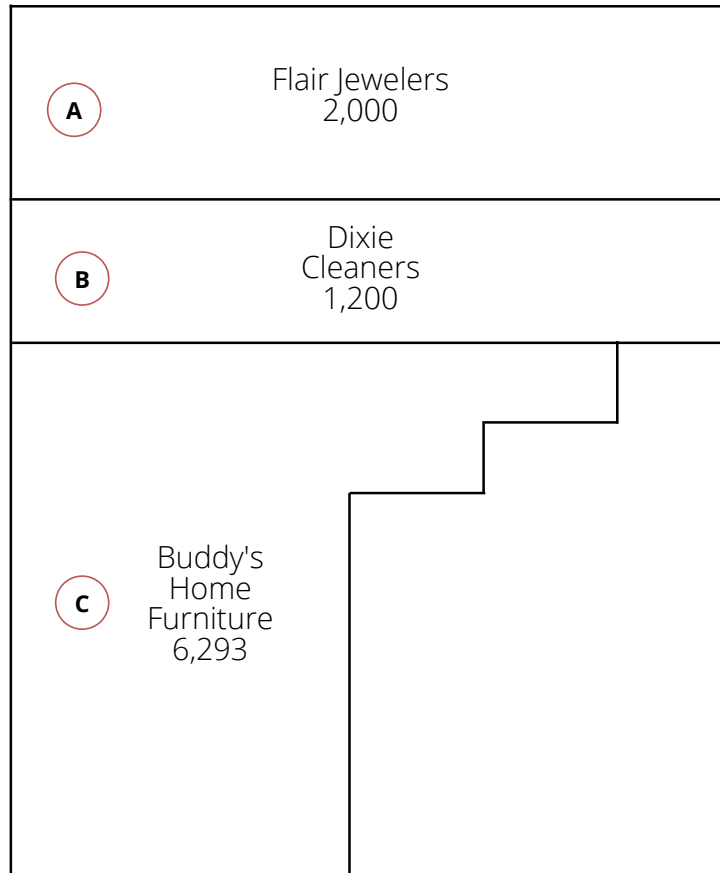

COMMERCIAL RETAIL GROUP, LLC

MID CITY II

1800 NORTH LOUISVILLE
MONROE, LA 71201

FULLY LEASED

For leasing opportunities contact Mid City II's Property Manager, John O'Shaughnessy, at 512.452.8633 or John@commercialretailgroup.com.

COMMERCIAL RETAIL GROUP
WWW.COMMERCIALRETAILGROUP.COM
512.452.8633