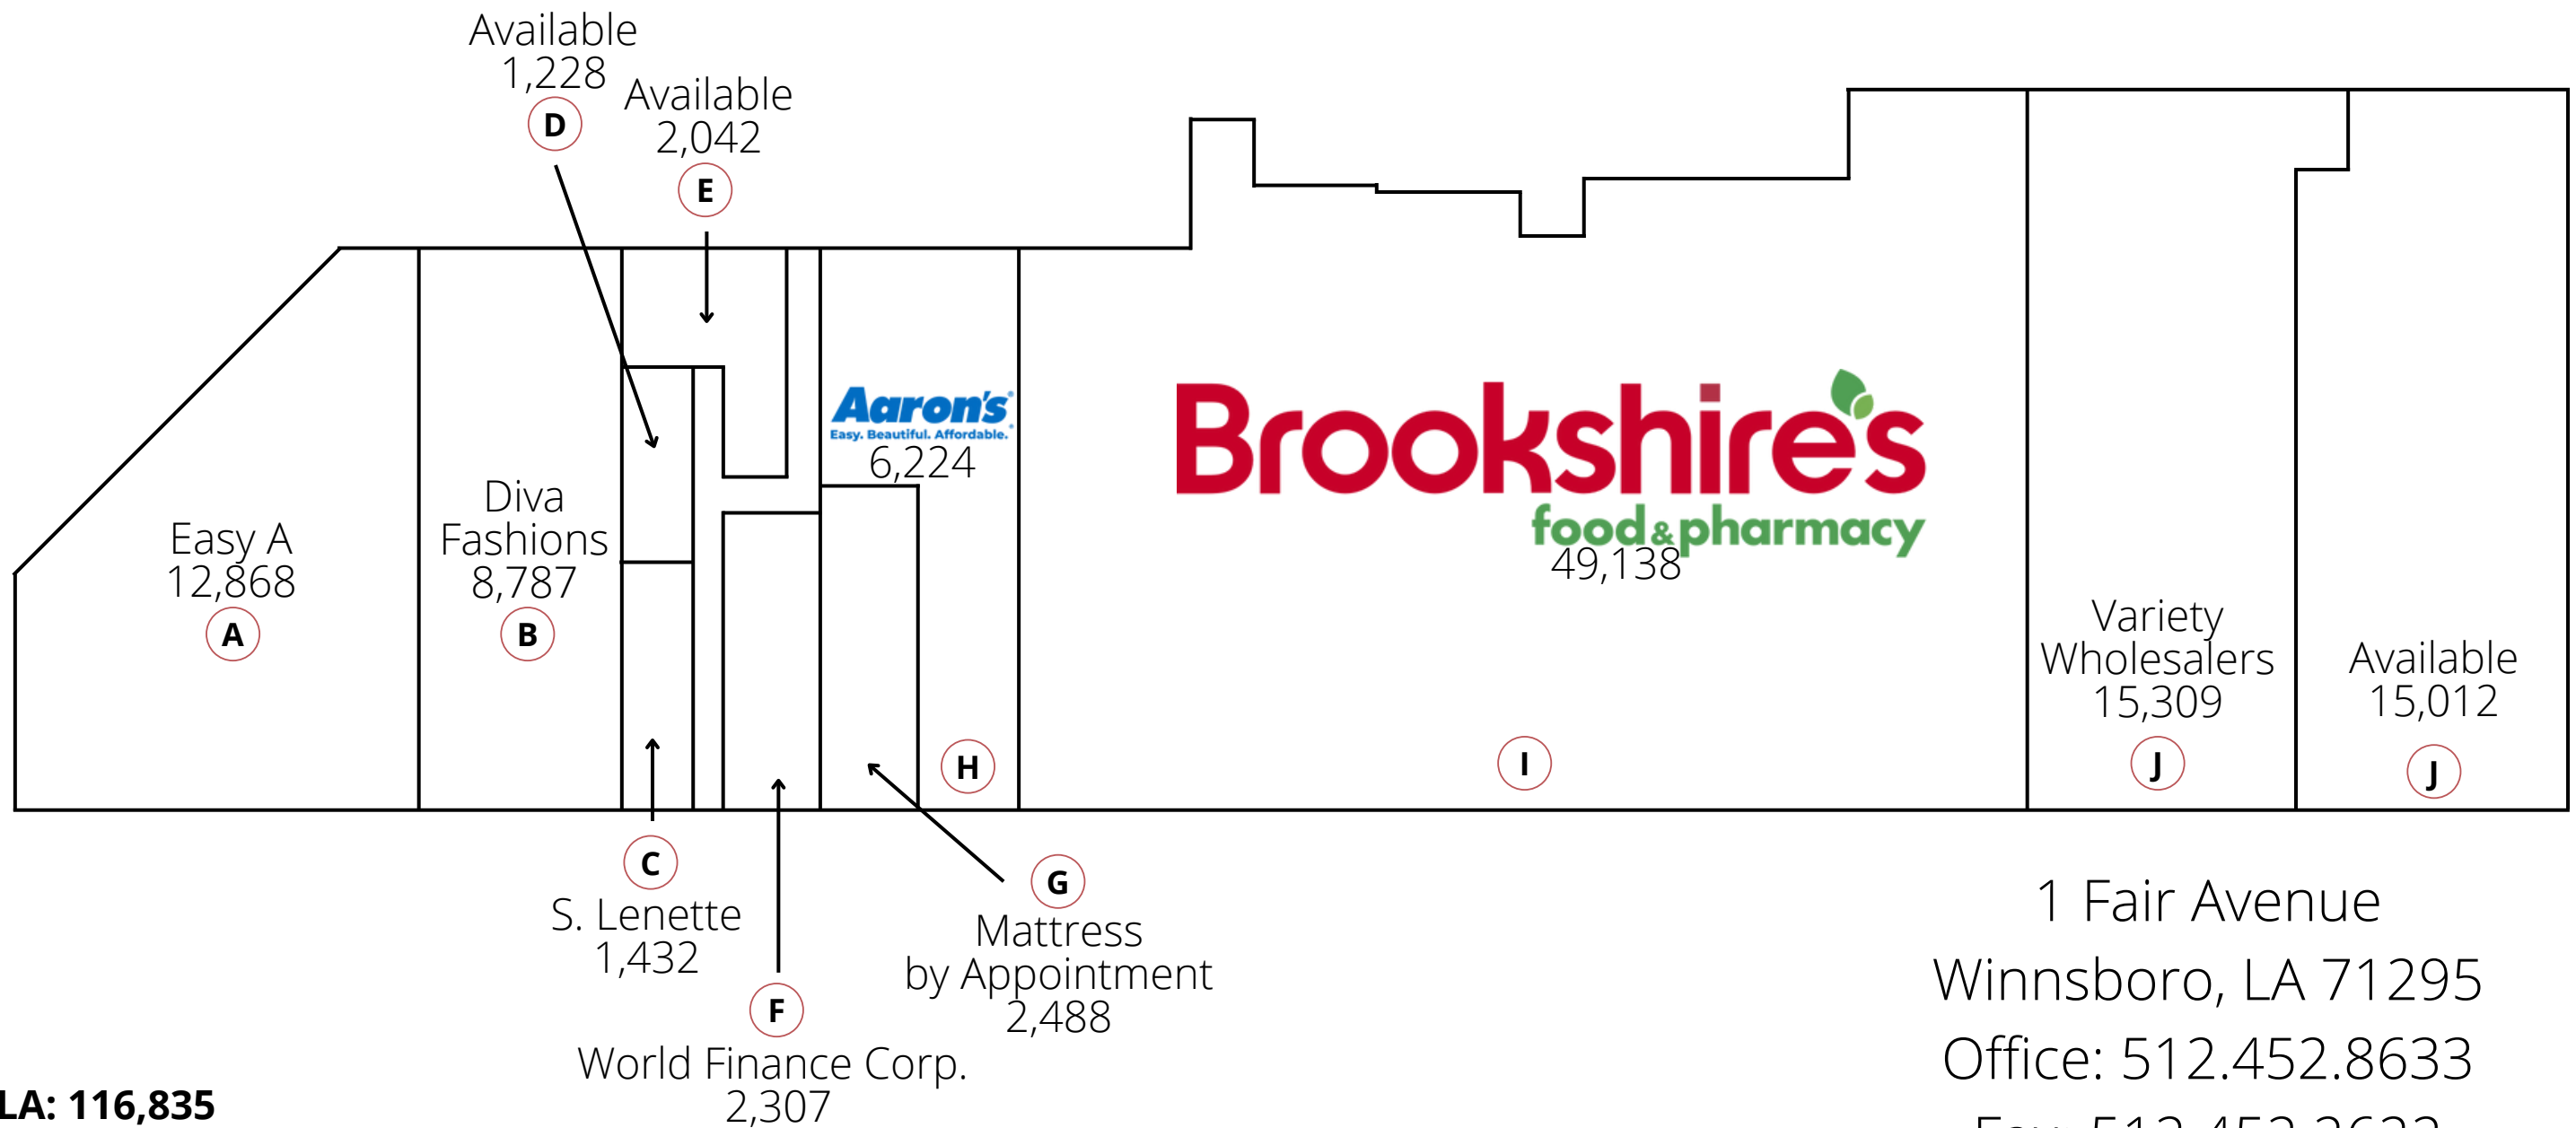

Commercial Retail Group, LLC

McLemore Shopping Center

GLA: 116,835

1 Fair Avenue
 Winnsboro, LA 71295
 Office: 512.452.8633
 Fax: 512.452.2622