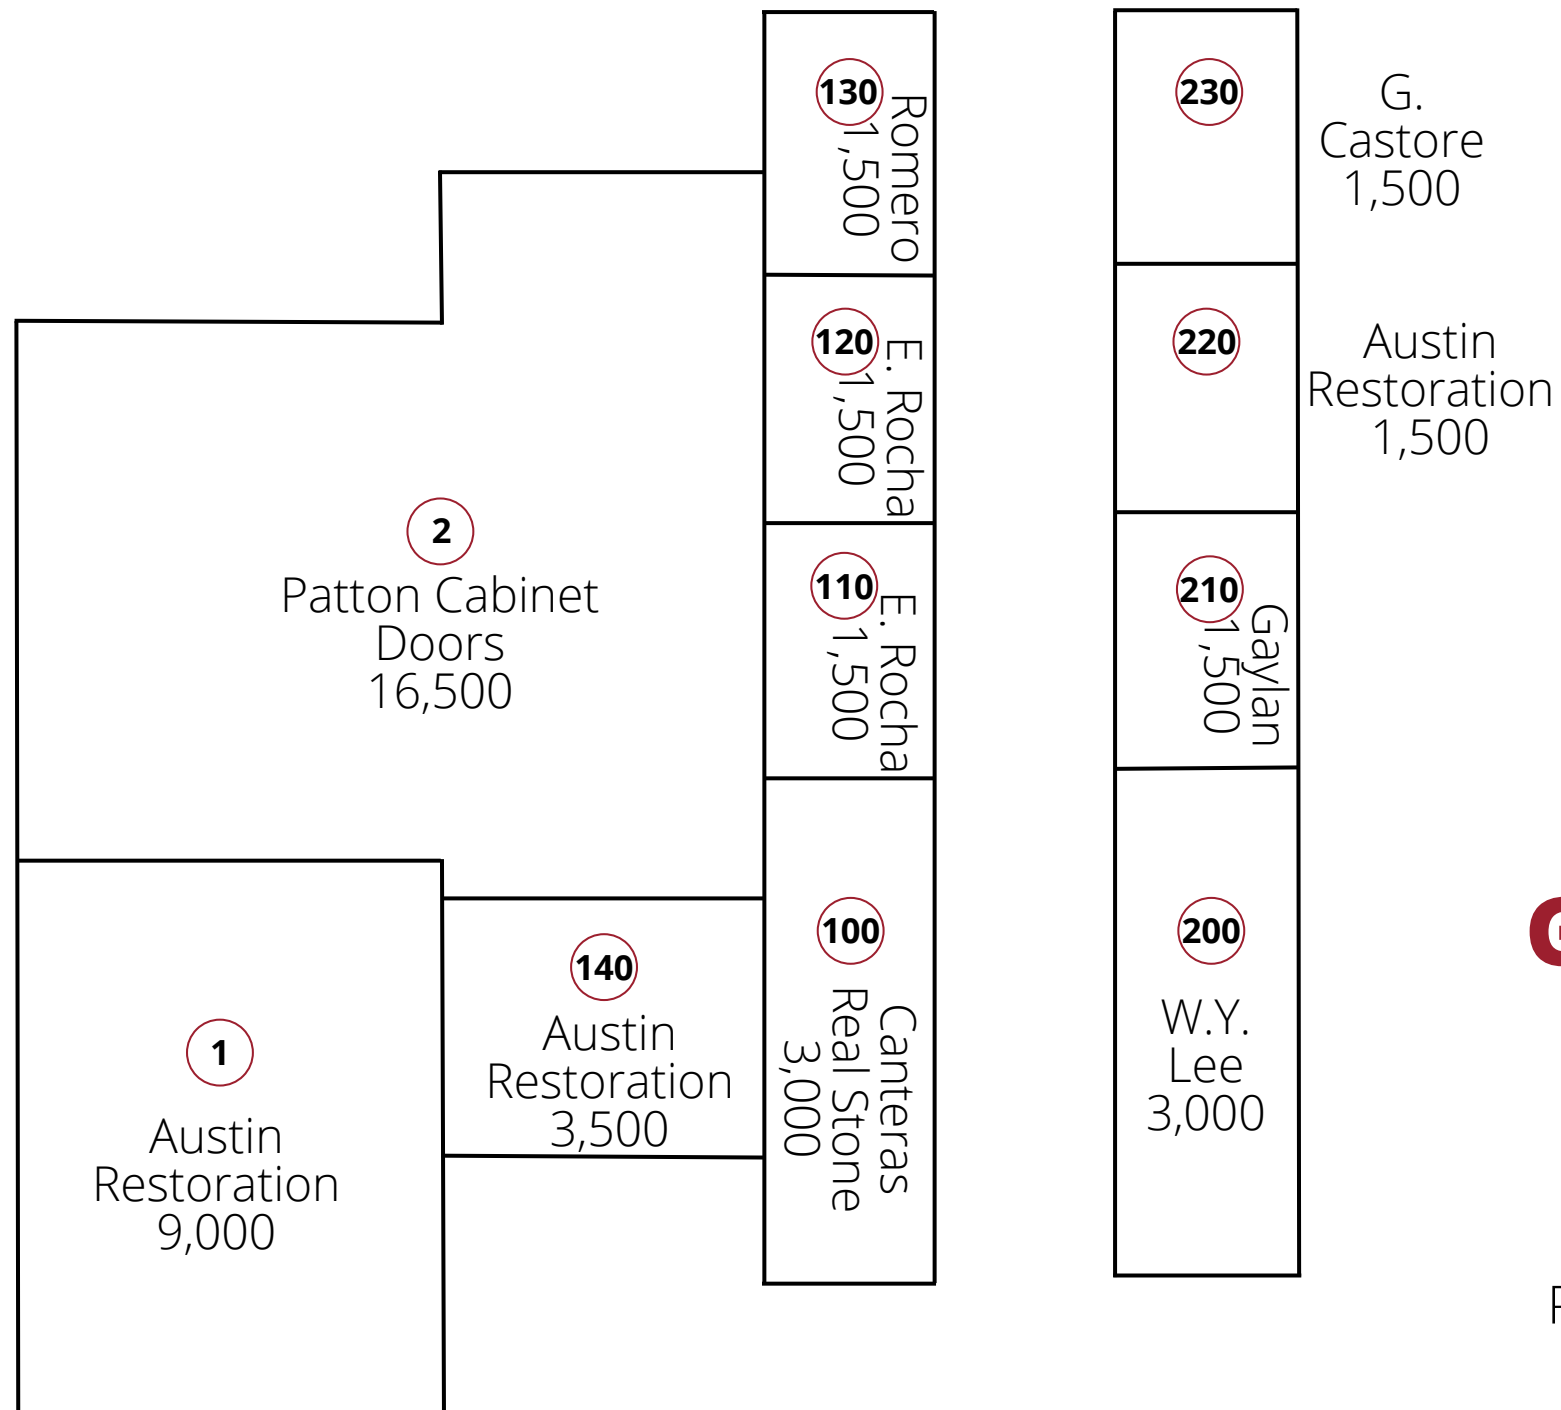

COMMERCIAL RETAIL GROUP

www.commercialretailgroup.com

GLA: 44,000

Golfsmith Plaza

10210 IH 35 North

Austin, TX 78753

Office: 512.452.8633

Fax: 512.452.2622

Property Manager: Clay Routh