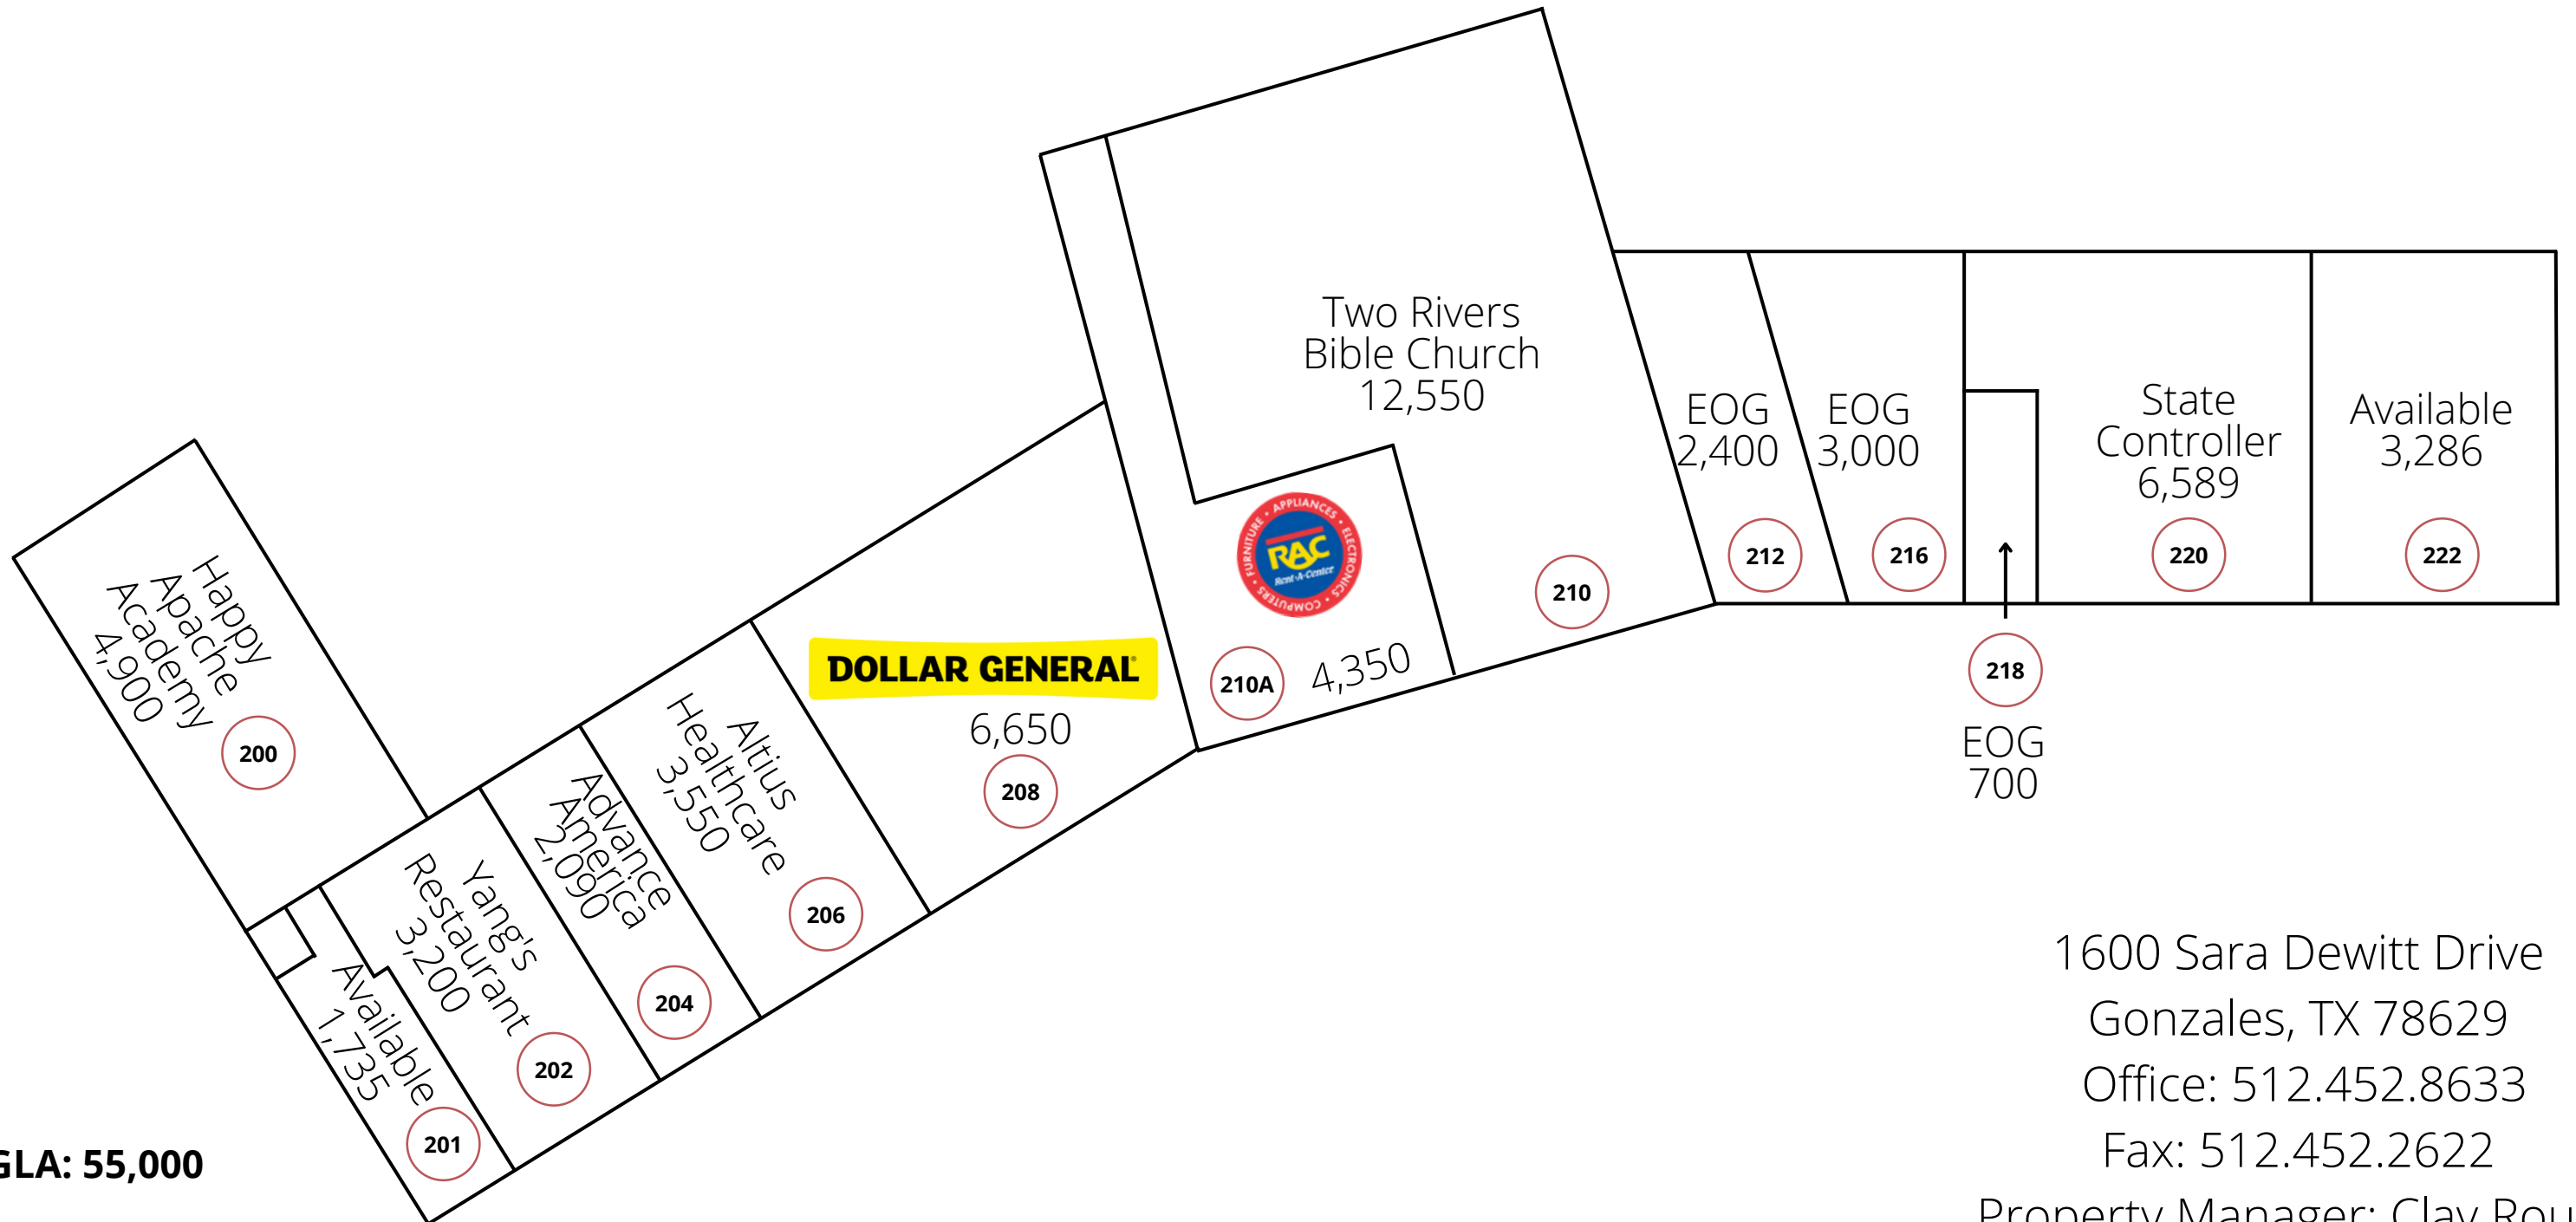

Commercial Retail Group, LLC

Country Village Shopping Center

GLA: 55,000

1600 Sara Dewitt Drive
 Gonzales, TX 78629
 Office: 512.452.8633
 Fax: 512.452.2622
 Property Manager: Clay Routh