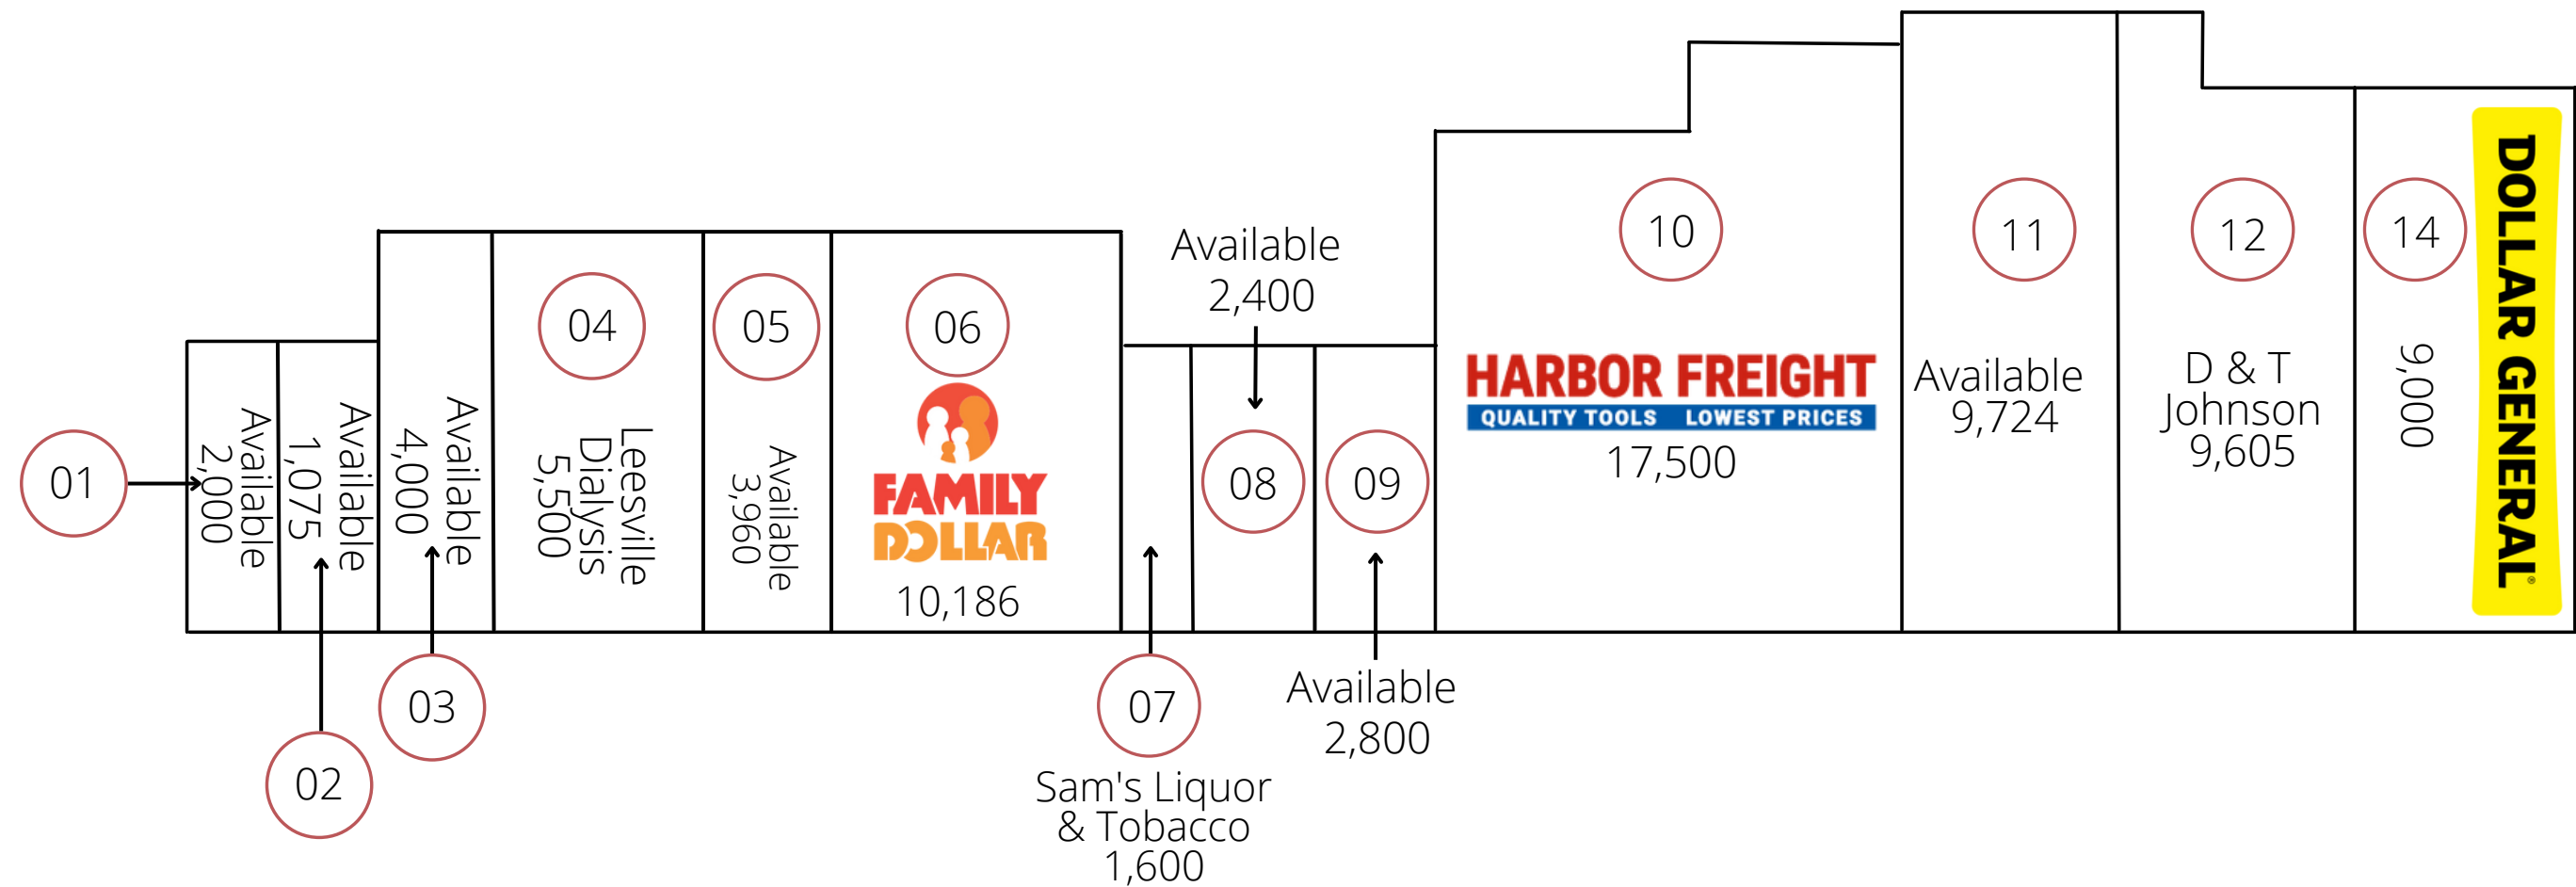

## Berrytown Shopping Center

**GLA: 79,750**

900 North 5th Street  
 Leesville, LA 71446  
 Office: 512.452.8633  
 Fax: 512.452.2622