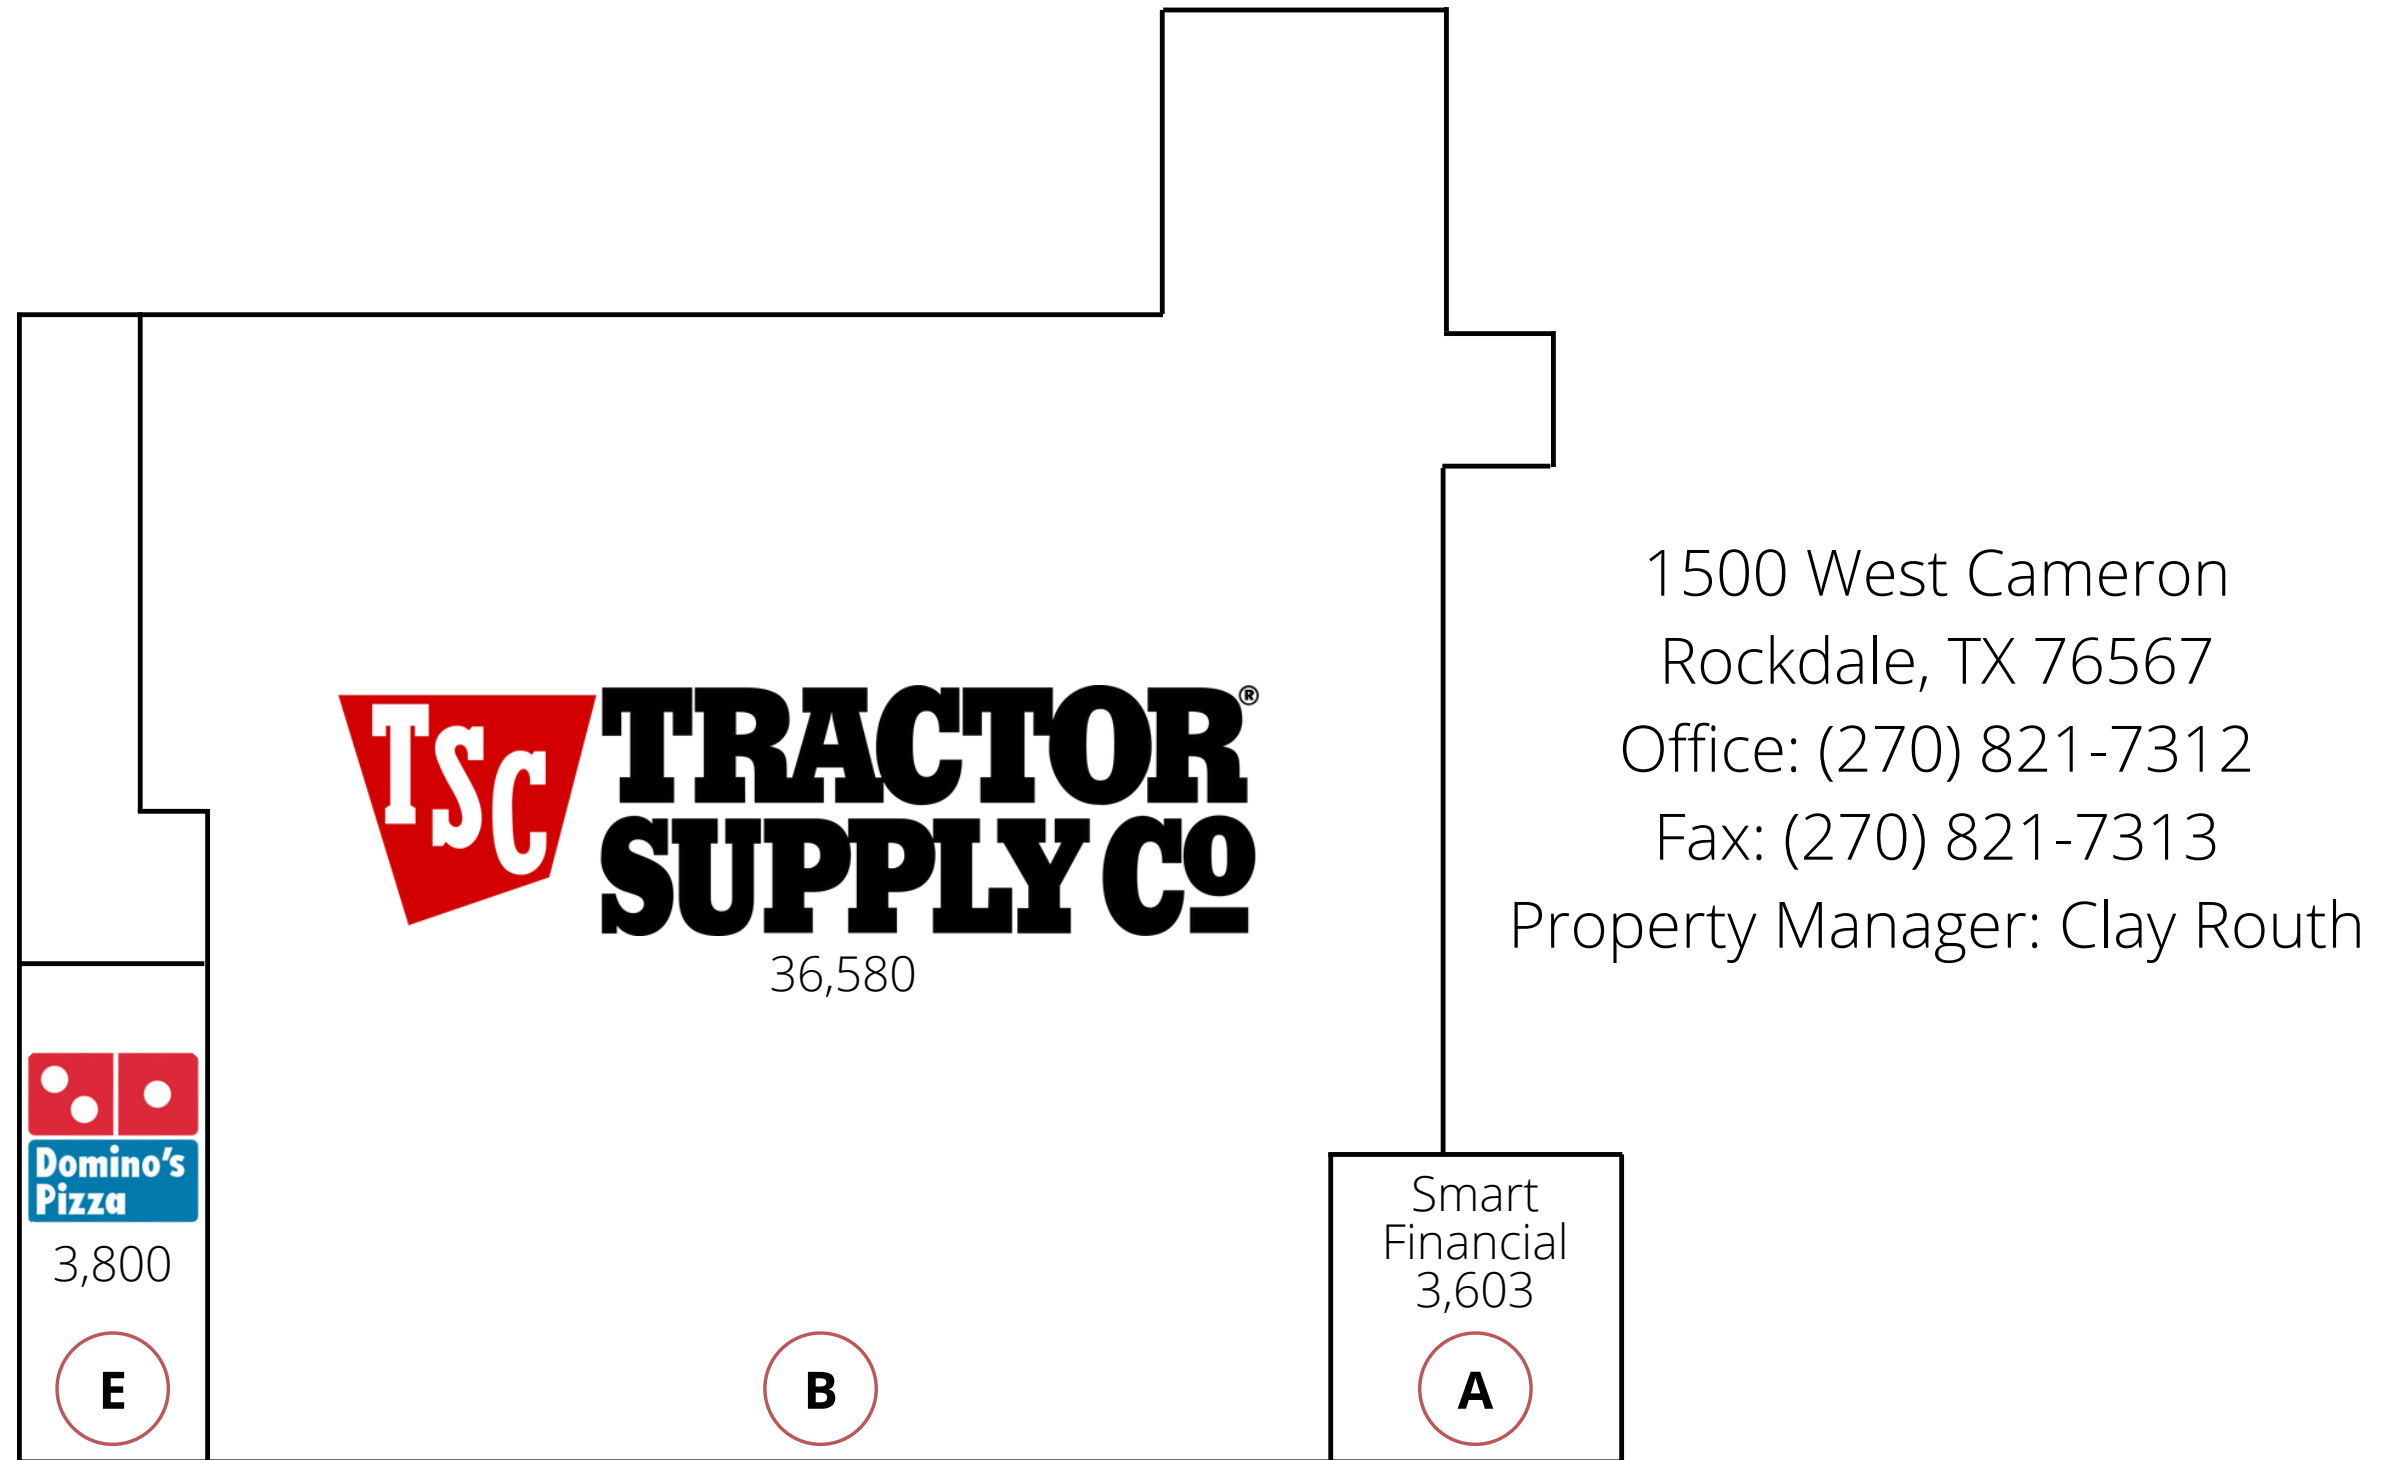

# Commercial Retail Group, LLC

## Rockdale Plaza

GLA: 43,983