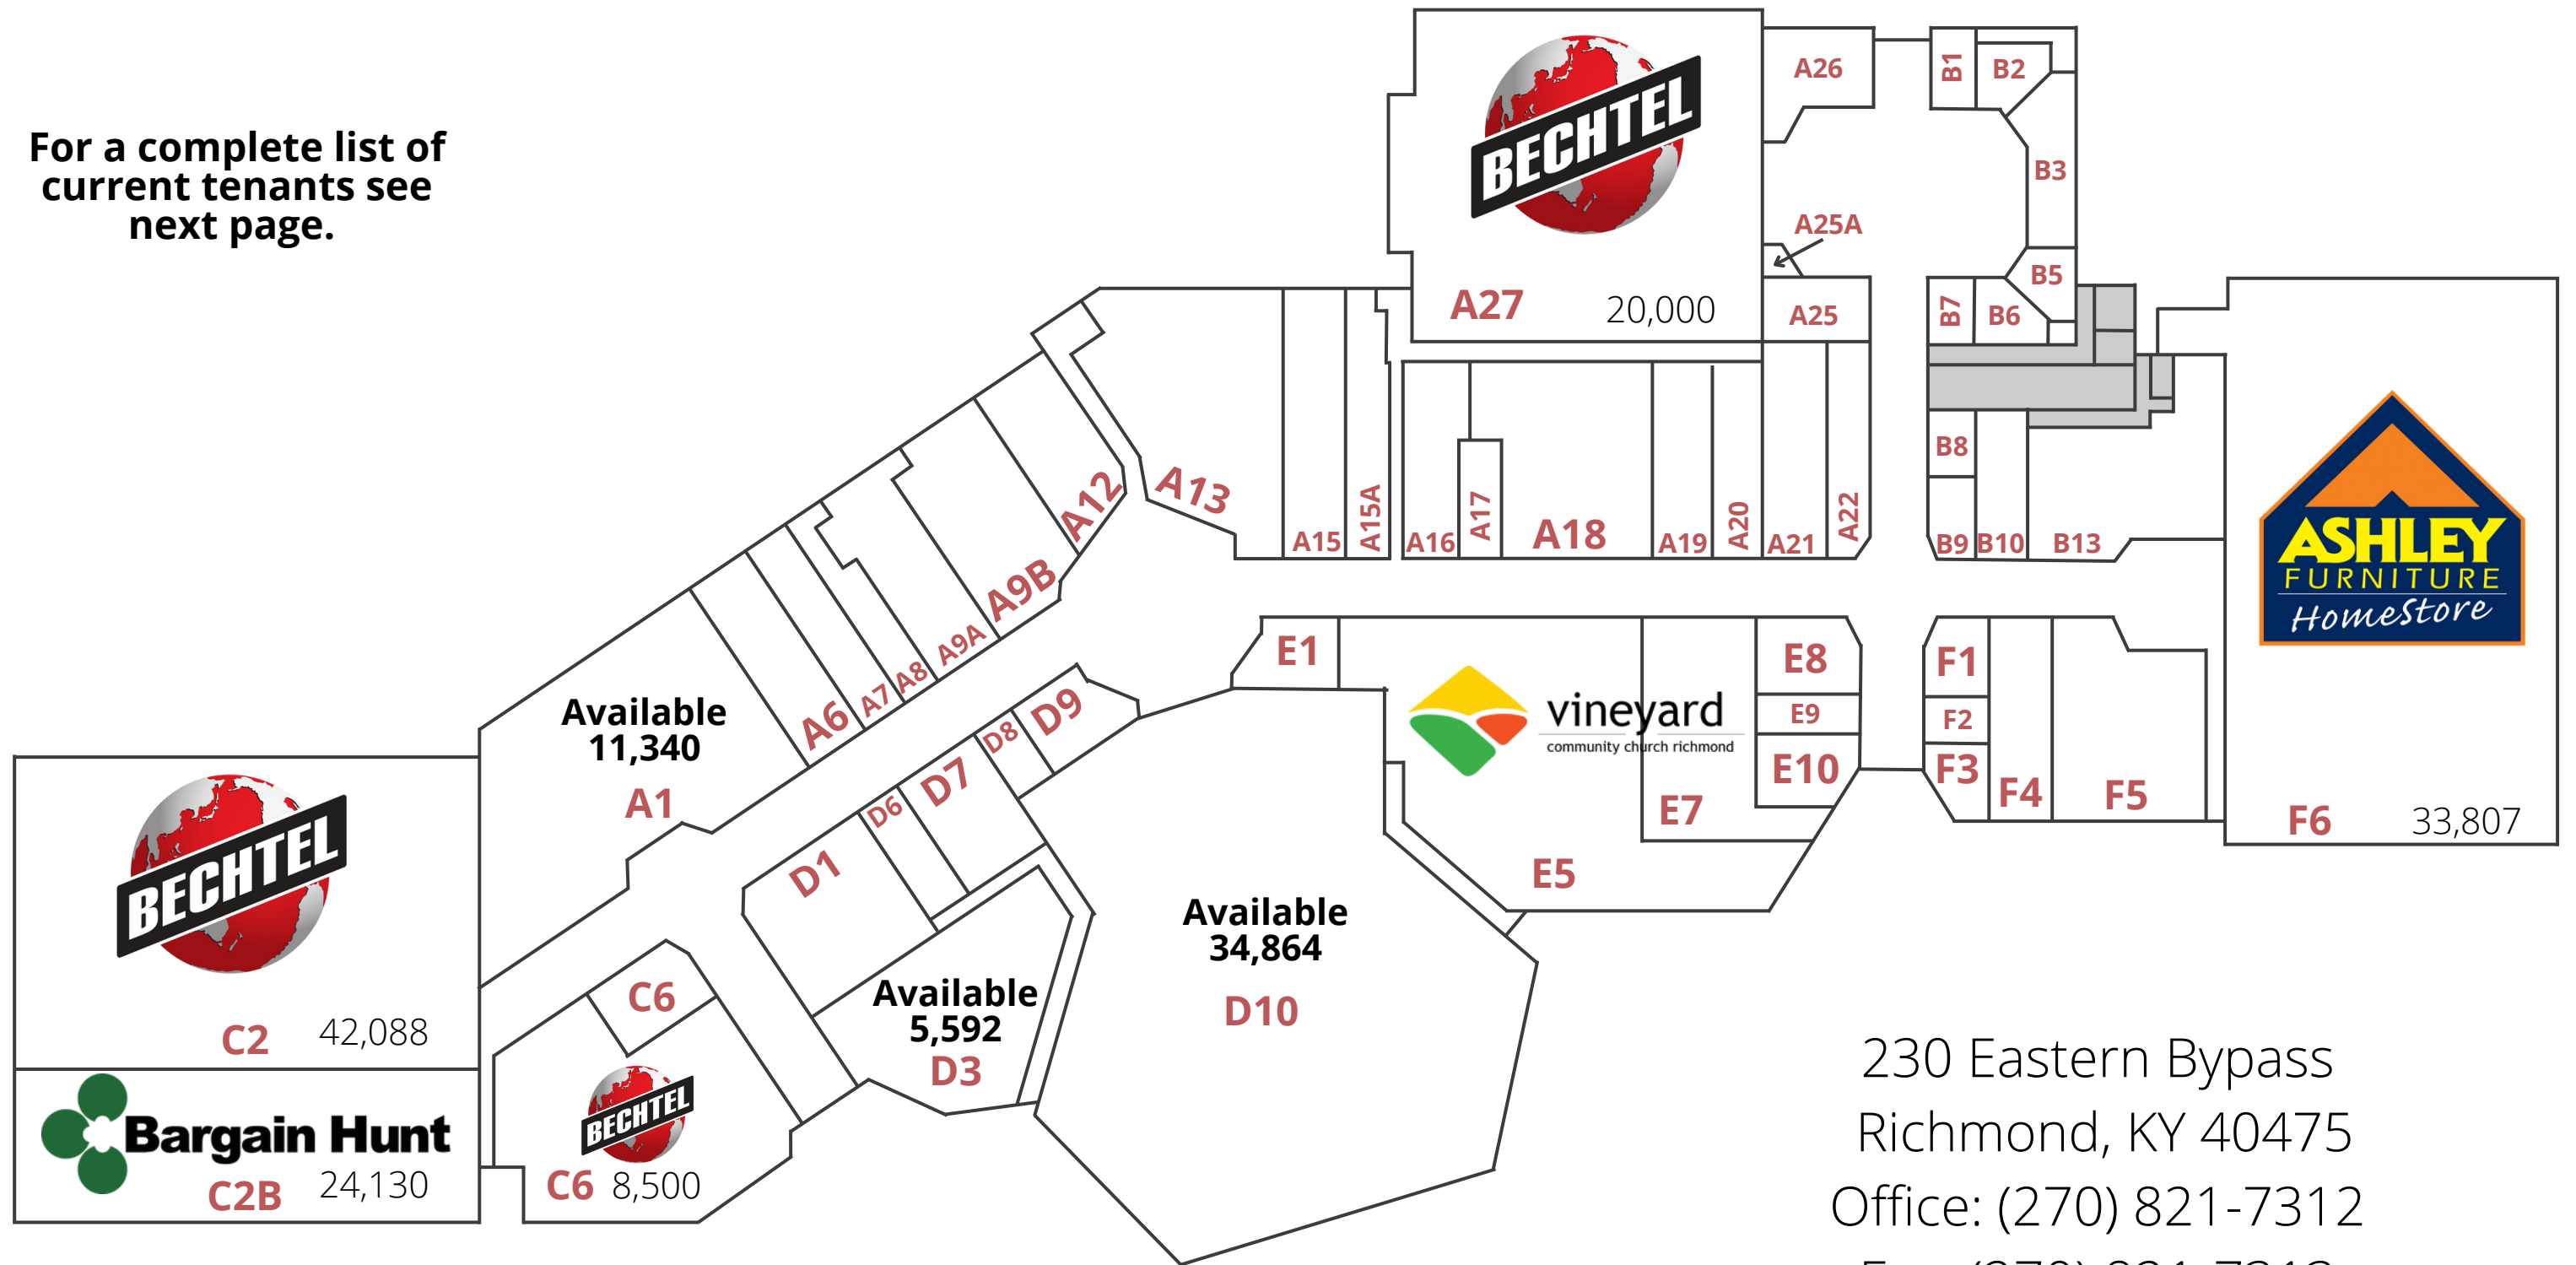

Commercial Retail Group, LLC

Richmond Mall

For a complete list of current tenants see next page.

230 Eastern Bypass
Richmond, KY 40475
Office: (270) 821-7312
Fax: (270) 821-7313

Property Manager: John O'Shaughnessy

GLA: 303,647