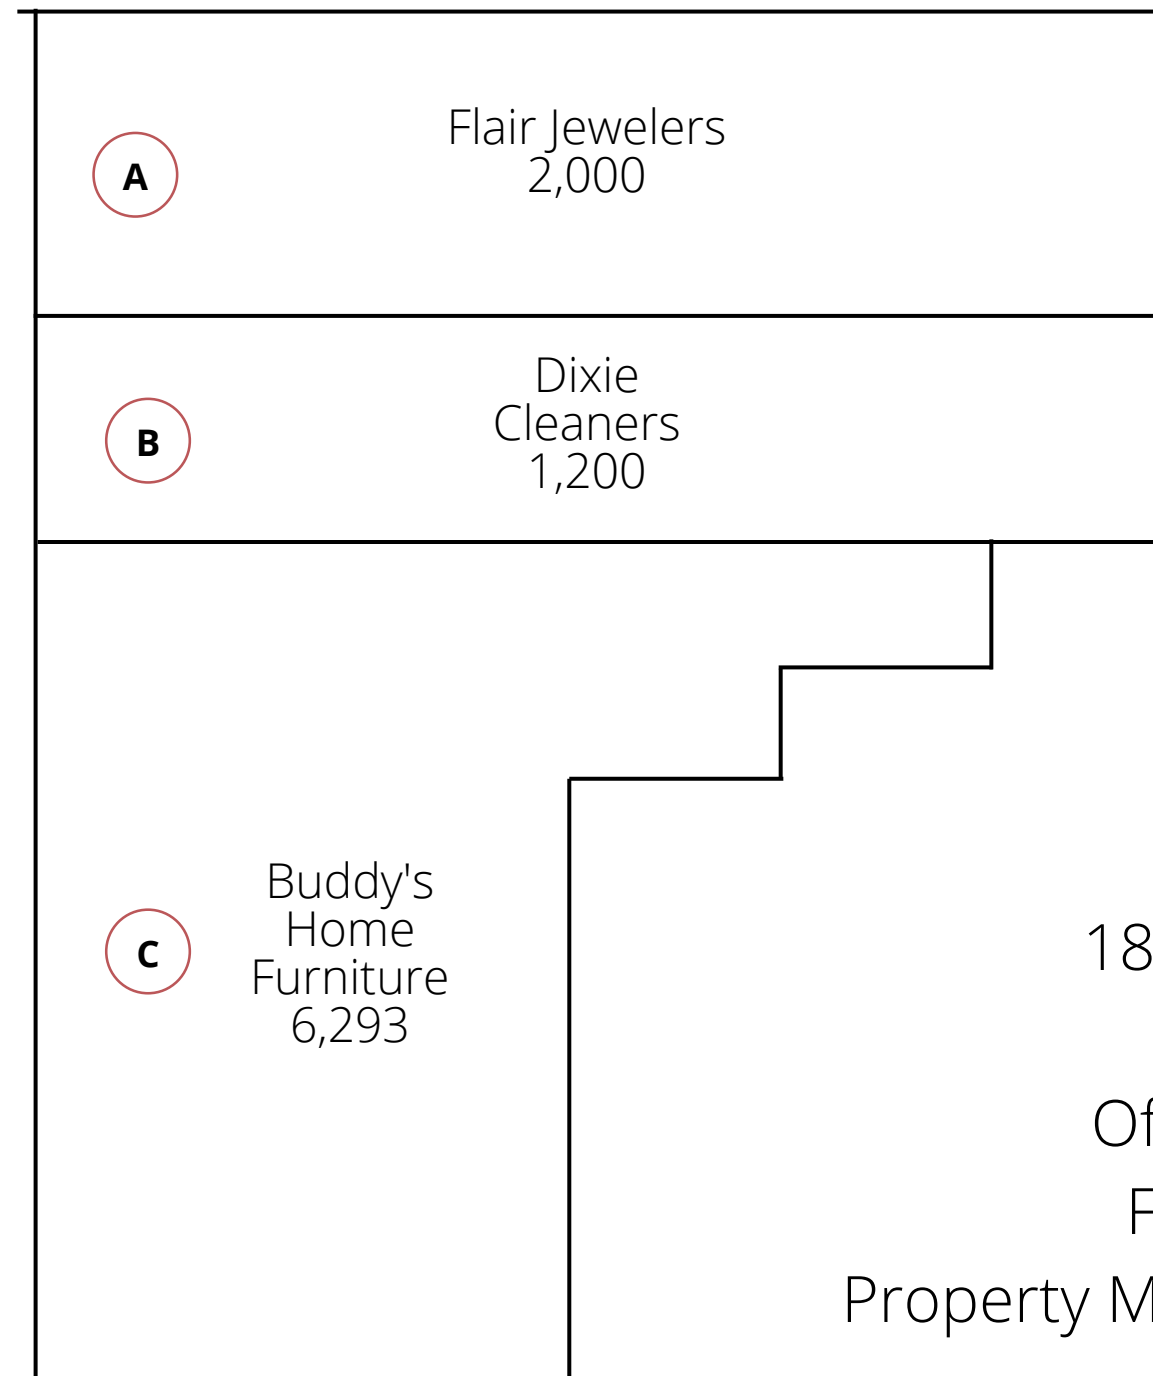

Commercial Retail Group, LLC

Mid City Center II

1800 Louisville Avenue
Monroe, LA 71201
Office: (270) 821-7312
Fax: (270) 821-7313

Property Manager: John O'Shaughnessy

GLA: 9,493