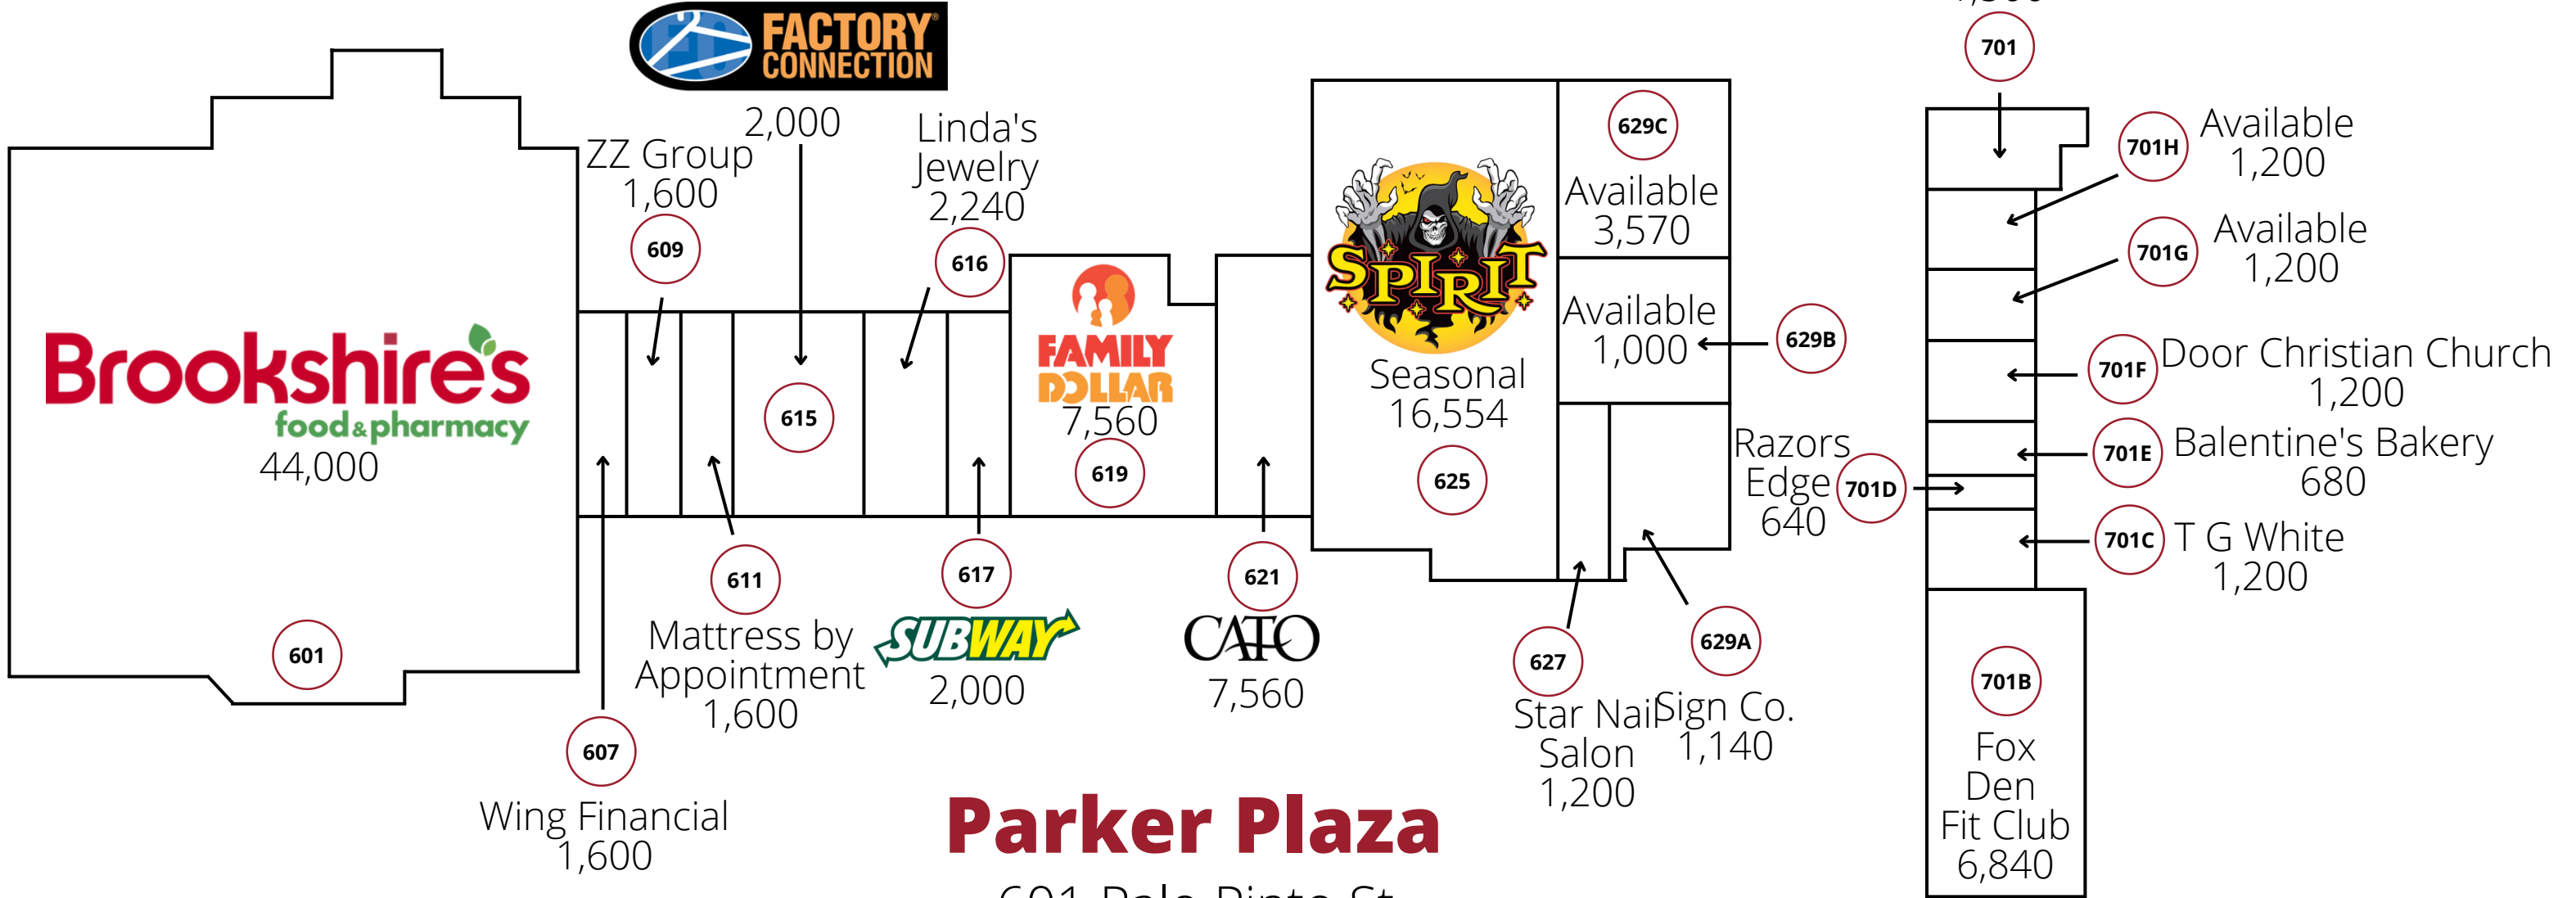

COMMERCIAL RETAIL GROUP

www.commercialretailgroup.com

Parker Plaza

601 Palo Pinto St.
 Weatherford, TX 76086
 Office: (270) 821-7312
 Fax: (270) 821-7313

Property Manager: Clay Routh

GLA: 112,364