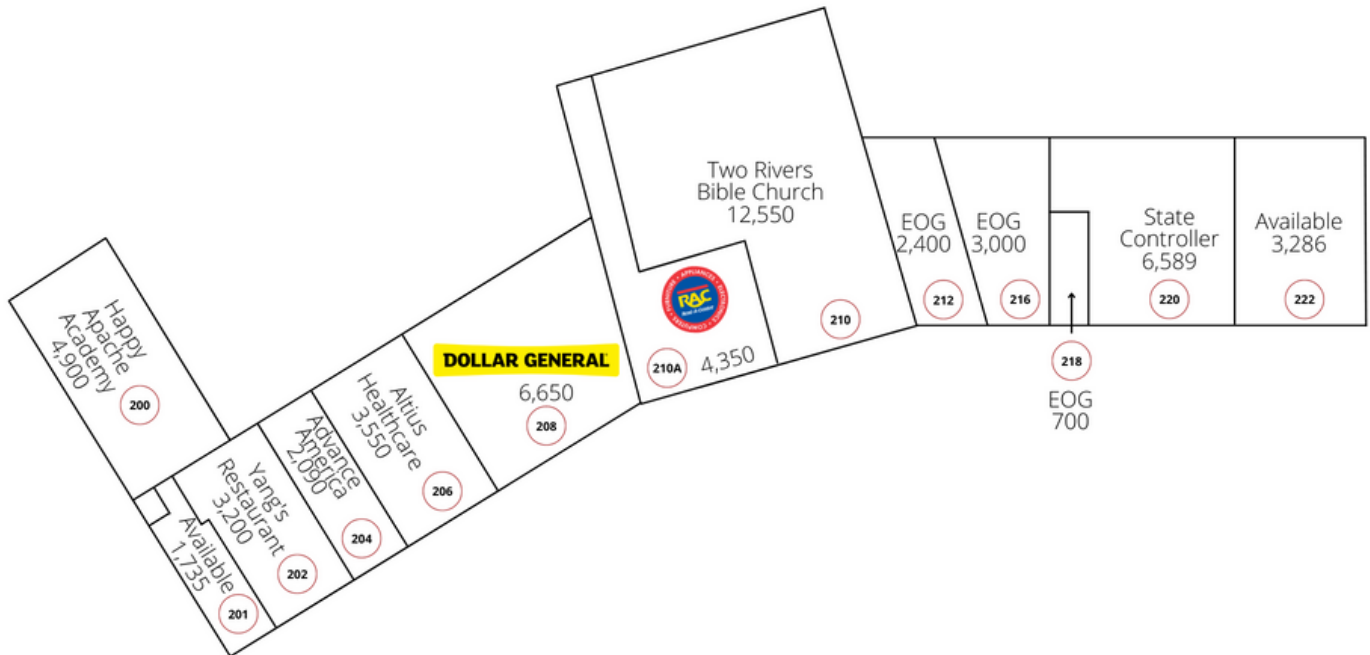

COMMERCIAL RETAIL GROUP, LLC

COUNTRY VILLAGE

1600 NORTH SARA DEWITT DRIVE
GONZALES, TX 78629